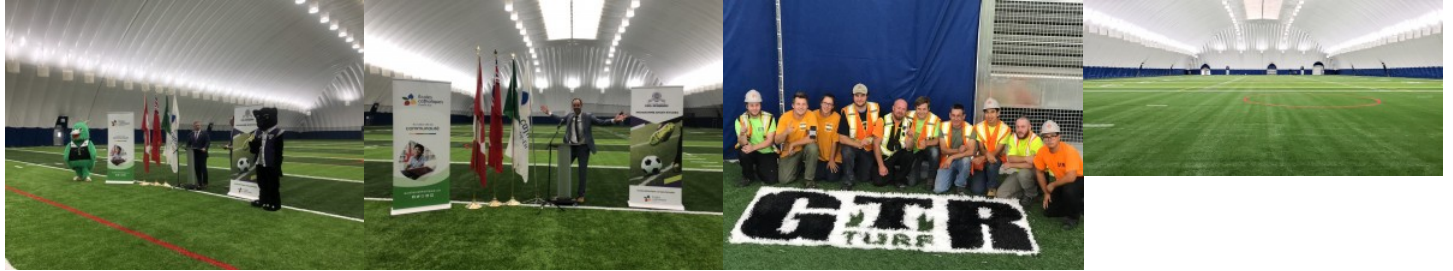

## MONUMENTAL FOOTBALL FIELDHOUSE TO OPEN AT L'ÉCOLE SECONDAIRE CATHOLIQUE PAUL-DESMARAIS.

**Montreal, Sep 21, 2019 ([Issuewire.com](http://Issuewire.com))** - The NFL's Cincinnati Bengals and the Indianapolis Colts have something in common with the Ottawa Sooners. Not only are they all great football teams but, they will also play and practice on the same synthetic turf system.

The Sooners - CECCE d'Ottawa new Megadôme at l'École Secondaire Catholique Paul-Desmarais opened on Wednesday, September the 18th, 2019. This state-of-the-art 106,848 square foot multisport facility, installed by GTR Turf, has the latest generation of synthetic turf systems tailored for indoor facilities and suitable for football and soccer.

"This is the crème de la crème of synthetic turf fields! The Momentum Turf by Shaw Sports Turf is a slit-film fiber system that has a proven track record with many NFL franchises and NCAA teams. The Baltimore Ravens, The Cleveland Browns, The New York Jets, Georgetown University, Virginia Tech University, Louisiana State University, just to mention a few." Said Byron Biggs, Marketing VP at GTR Turf.

The new dome will feature a football field, a full length 11vs11 soccer pitch and four mini-soccer fields.