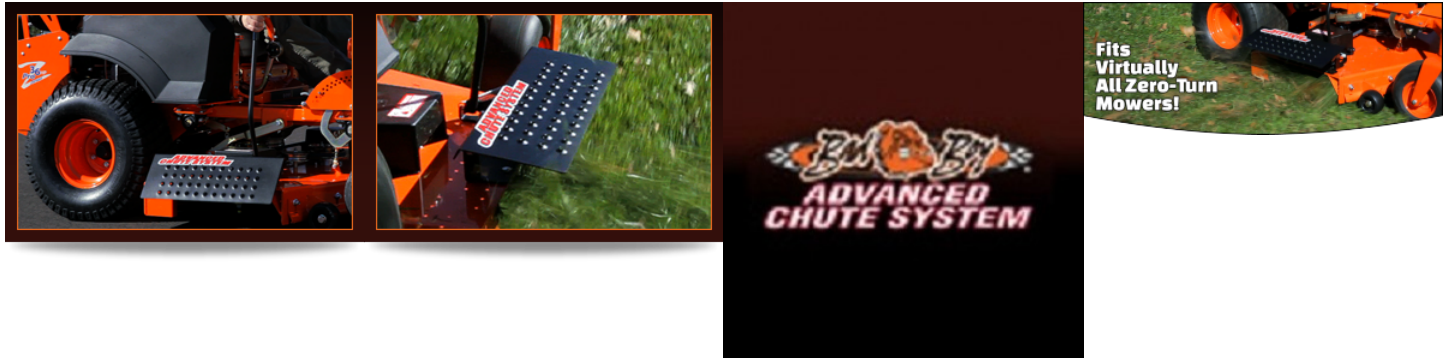

mulch machine. For more information, visit www.advancedchutesystem.com.

About Advanced Chute System

Advanced Chute System is a type of mower accessory that can easily fit all zero-turn mowers. It is the best fit for mowers that are used in high-density areas where flying debris can damage the windows, vehicles, and even people. It offers a number of features including reduced clean up time, increased safety, a decrease in the liability, and more. In addition, Advanced Chute System keeps the grass out of the flower beds, driveways and reduces raking blowing and re-mowing.

So, if you are looking for a suitable accessory for your lawn mower, Advanced Chute System is a perfect choice. For more information, feel free to call at @ **870-698-1835** or **866-698-1835** (Toll-Free). You can also visit <https://advancedchutesystem.com> for more details.

Media Contact

Advanced Chute System - AR

chutesystem@gmail.com

Source : Advanced Chute System

[See on IssueWire](#)