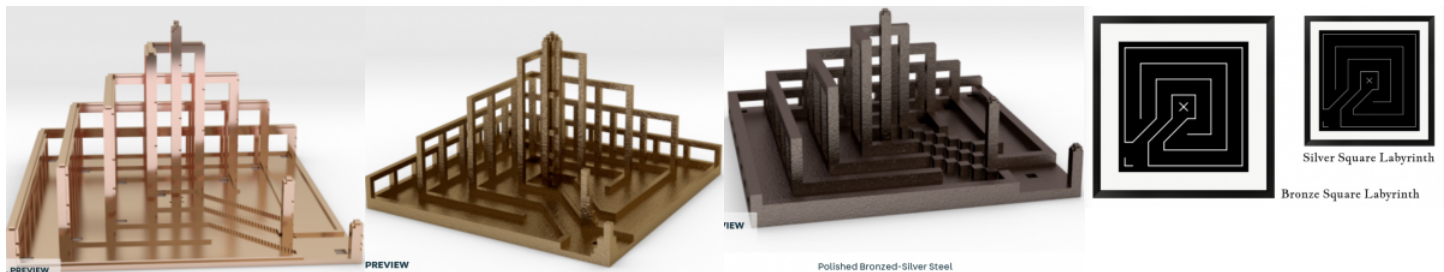

section, a mathematical ratio described as both the Divine Proportion and the Ecstasy of Nature.

Giacomo Aureo mentions, "The nub-marks accentuate the near-Phi cascades, and although they're hardly noticeable at arm's length, they can be felt to add an interesting touch of gold, regardless of the printed material."

Giacomo Aureo acknowledges that "Considering the heavily near-Phi infused constitution of these designs, and depending on the material chosen, subtle energy (or chi/charge) may emanate from these art pieces - with potential to be felt like "spiritual gravity."

Be drawn into these "Labyrinths Worth The Stare" for they're eternal concepts that shall stand the test of time.

Available precious metal sizes range from 30x30x15mm to 89x89x55mm, and larger pieces are available via special order commissions.

Designer Giacomo Aureo also adds, "Hotel and restaurant interior decorators may be interested in the collection of Fine Wall Art that fits especially well in hallways, washrooms, and lobbies."

Framed art, canvasses, and prints are available at @<https://www.Artpal.com/GiacomoAureo>

For more information and a designers statement, visit <https://www.BronzeSquare.wixsite.com/labyrinth>

Giacomo Aureo on Twitter @<https://twitter.com/SquareLabyrinth>

Media Contact

Aureo Designs

designergiacomoaureo@zohomail.com

Source : Aureo Designs

[See on IssueWire](#)