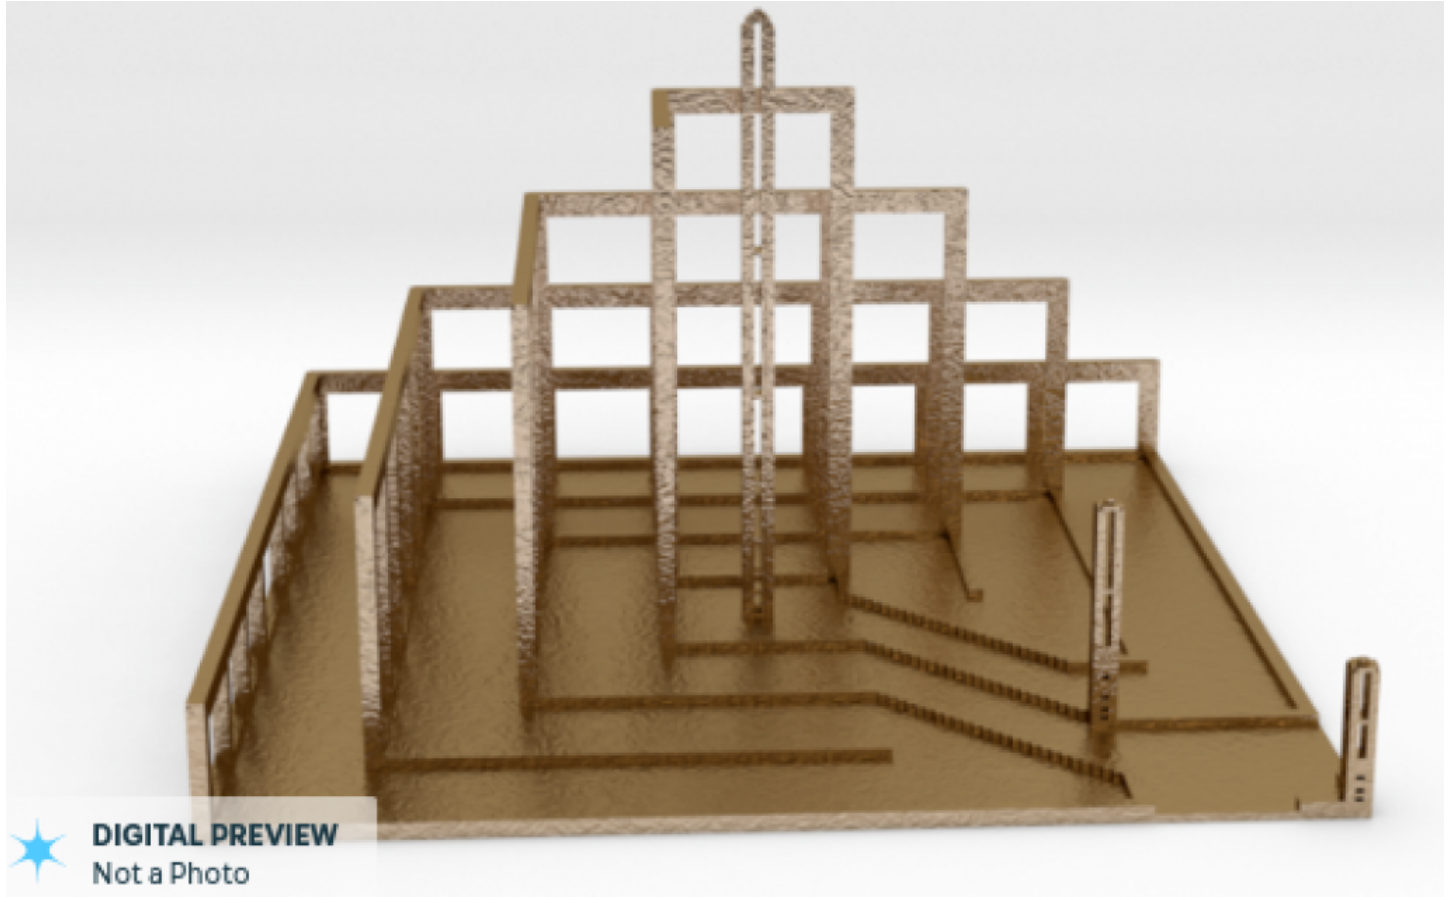

Aureo Designs Releases A New Line Of Artistic Pyramidal Labyrinths For Sale On The Shapeways Marketplace.

Available to be sold in jewelry stores, art galleries, museum gift shops, specialty stores, souvenir shops, gem stores, trinket shops, online storefronts, and wholesale catalogs.

Los Angeles, California Nov 21, 2022 (Issuewire.com) - Aureo Designs on the Shapeways Marketplace: www.shapeways.com/shops/aureo-designs

Available in several sizes, variations, and materials ranging from plastics to precious metals such as gold, silver, and platinum - these artistic novelty items make great corporate gifts and sit well on desks, mantles, bookshelves, coffee tables, vanities, near jewelry boxes, etc.

Designer Giacomo Aureo states that “Unlike a maze that forces decisions, in a labyrinth, the only choice is whether or not to turn back before reaching the conclusion, in this case, the center.”

Aside from the central pillar and open corner mark, these Pyramidal Labyrinths are comprised of only one singular wall of varying heights.

Simple, distinct, and enduring, this collection is deeply geometric, centered, fractal or self-similar, symbolic, scalable, and semi-symmetrical.

Each piece in the Labyrinths Collection exhibits proportions that touch close to Phi, or the golden