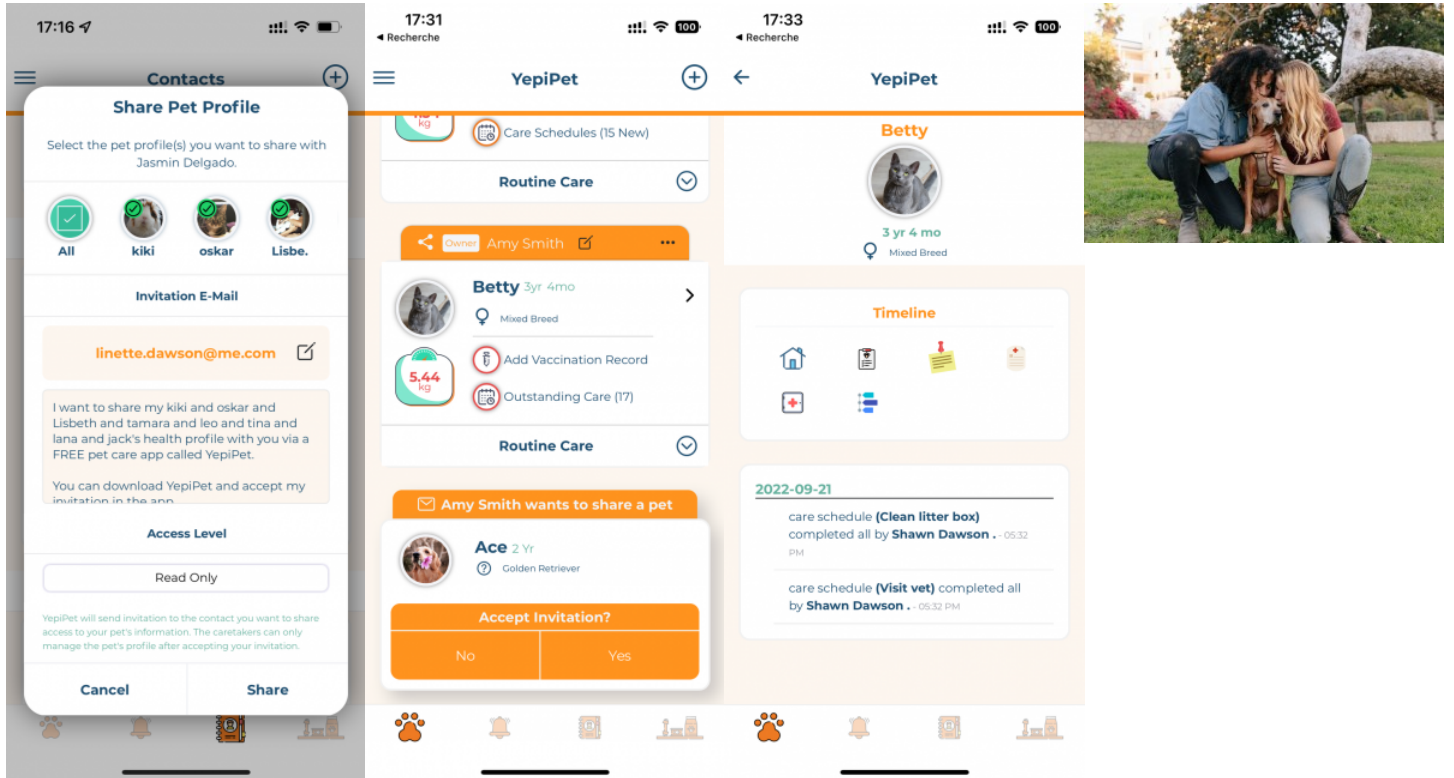

community. YepiPet is the ultimate smart pet parenting app for furry friends. Pet owners and pet care professionals will have the opportunity to work together on the best way to love and care for these animals. Keeping their vaccination updated, completing pet chores, and finding information about their pets has never been this convenient.

Media Contact

BiiGreen LLC

contact@yepipet.com

Source : YepiPet

[See on IssueWire](#)