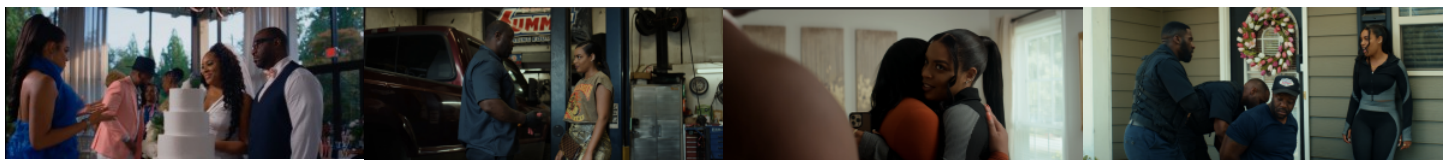

"We look forward to people watching this compelling film with its diverse set of characters and hope their authenticity resonates with audiences," says director Duece King. The film explores the darker corners of human nature, blending tension with suspenseful storytelling to create an unforgettable experience.

Reed/King Entertainment, the independent film company behind this gripping tale, was founded with a vision to illuminate the intricacies of urban life through storytelling. Directors AK Reed and Duece King are passionate about creating thought-provoking narratives that reflect the real struggles and triumphs of diverse characters. Their films, known for their psychological depth and engaging plots, keep viewers on the edge of their seats, offering a glimpse into the human psyche.

With INTRUSIVE, expect a blend of intense drama and psychological intrigue that challenges perceptions and sparks conversations. Whether you're a fan of crime dramas or psychological thrillers, this film promises to leave a lasting impression.

So, grab your popcorn and settle in for a captivating journey. Stream [INTRUSIVE](#) now on [TUBI](#) and immerse yourself in a story that will have you questioning the very nature of desire and loyalty.

Media Contact

Tia Culver PR

*****@tiaculver.net

770-896-5685